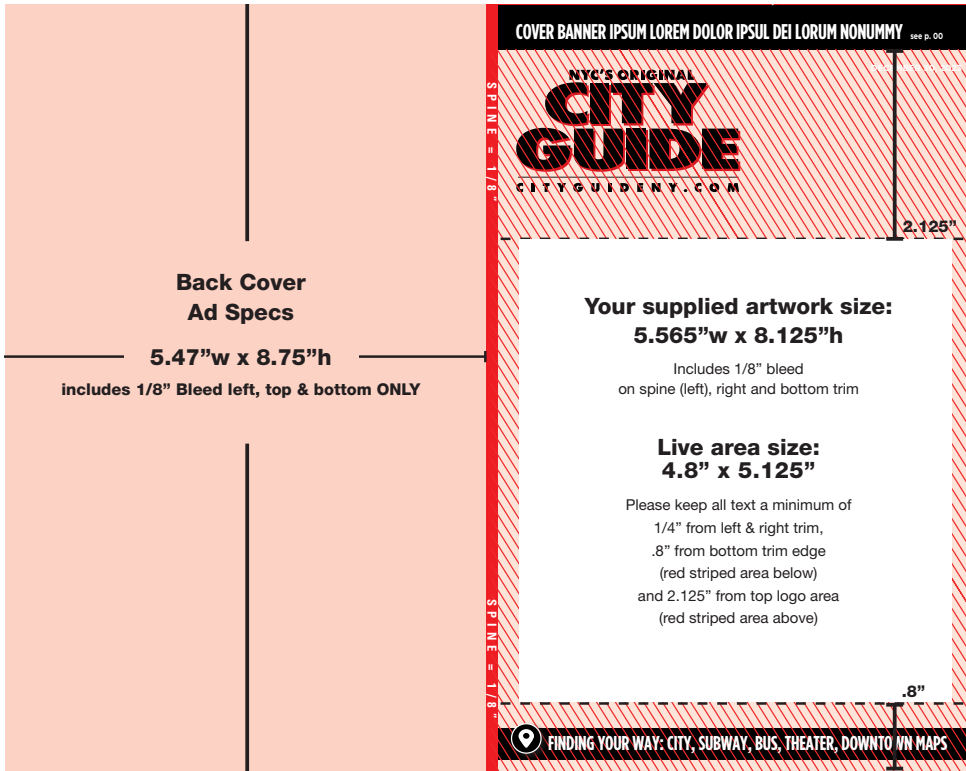

FRONT COVER & BANNER SPECS

Cover Artwork Specifications

Front Cover Content

Acceptable Copy

- Name
- Slogan (up to 5 words)
- URL

Copy that is not appropriate for the cover

- Sales information
- Phone number or address

Font restrictions

- Please use minimum point size of 7pt. for readability. Avoid ultra thin type.

Cover Banner Specifications

- Single Height Banner Art Area: 5.31" x .45"
- Add 1/8" Bleed to Top, left & Right sides only: 5.56" x .575"
- Double Height Banner Art Area: 5.31" x 1"
- Add 1/8" Bleed to Top, left & Right sides only: 5.56" x 1.125"